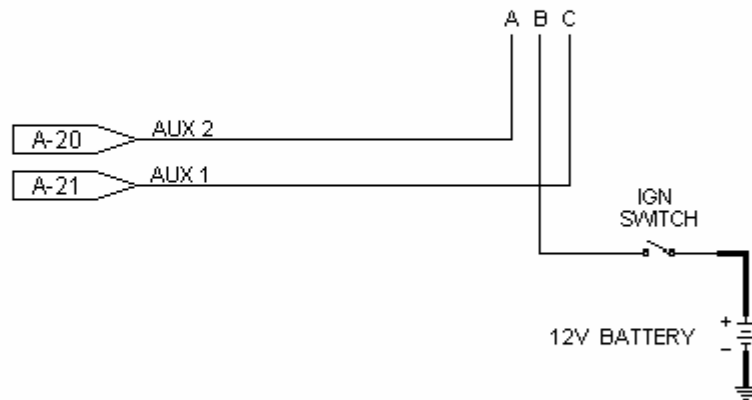

VIPEC V44 & V88

BOSCH 3 WIRE IDLE VALVE

0 280 140 140 501 or 0 280 140 516

View from wire side of connector

Software Settings

AUX 1 = ISC Solenoid Slave	= 200 Hz
AUX 2 = ISC Solenoid	