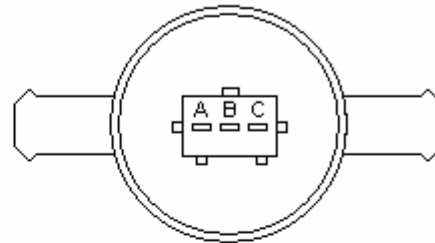

VIPEC V44 & V88

BOSCH 3 WIRE IDLE VALVE

0 280 140 140 501 or 0 280 140 516

View from wire side of connector

Software Settings

AUX 1 = ISC Solenoid Slave	= 200 Hz
AUX 2 = ISC Solenoid	