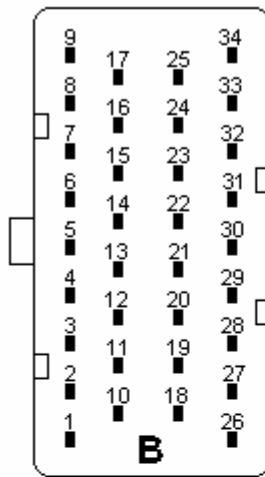

VIPEC V44 & V88

BOSCH 3 WIRE IDLE VALVE

0 280 140 140 501 or 0 280 140 516

View from wire side of connector

Software Settings

AUX 1 = ISC Solenoid Slave	= 200 Hz
AUX 2 = ISC Solenoid	