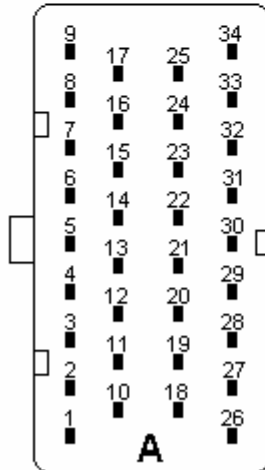

VIPEC V44 & V88

BOSCH 3 WIRE IDLE VALVE

0 280 140 140 501 or 0 280 140 516

View from wire side of connector

Software Settings

AUX 1 = ISC Solenoid Slave	= 200 Hz
AUX 2 = ISC Solenoid	