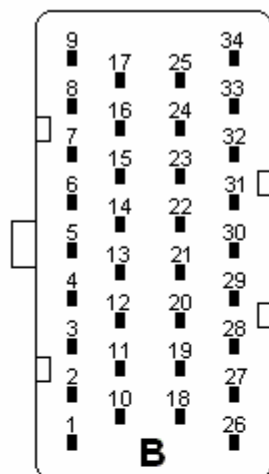

ViPEC V44 & V88

Firing Order 1, 3, 4, 2

Wires donated — 1.8 - 1.4 mm Dia. Conductor 20 - 14 AWG.
 Wires donated — 3.0 - 4.0 mm Dia. Conductor 1.5 - 2.5 SQ mm