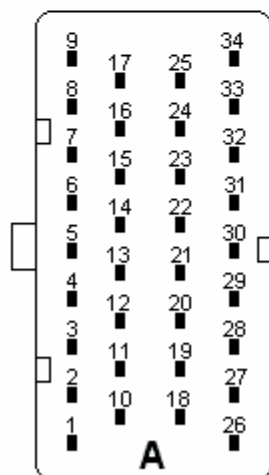

ViPEC V44 & V88

Firing Order 1, 3, 4, 2

Wires donated — 1.8 - 1.4 mm Dia. Conductor 20 - 14 AWG.
 Wires donated — 3.0 - 4.0 mm Dia. Conductor 1.5 - 2.5 SQ mm