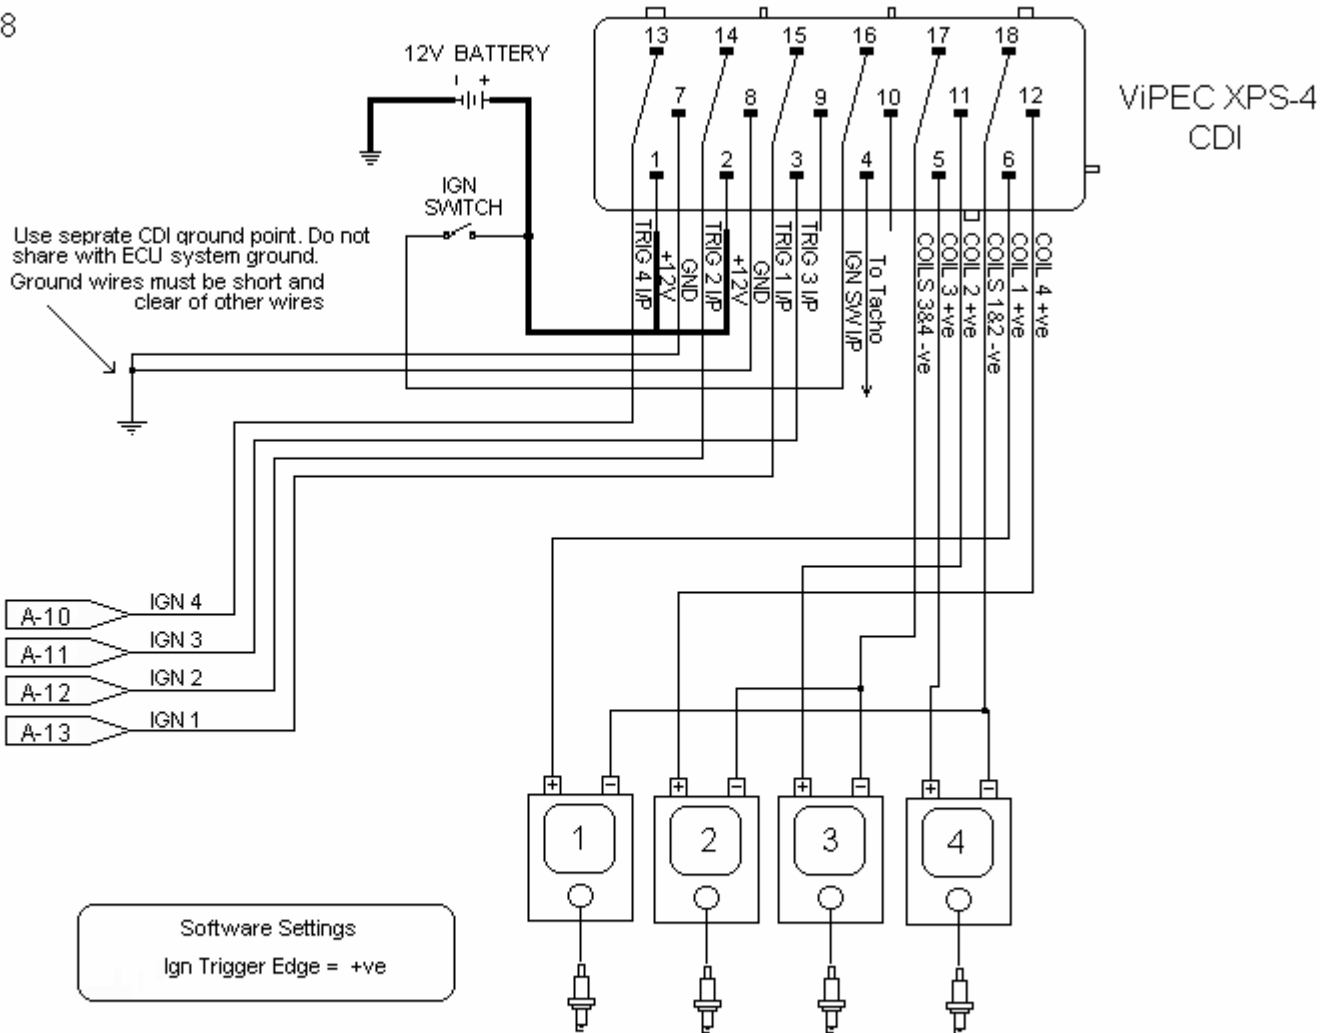

ViPEC V44 & V88

Firing Order 1, 3, 4, 2

Wires donated — 1.8 - 1.4 mm Dia. Conductor 20 - 14 AWG.
 Wires donated — 3.0 - 4.0 mm Dia. Conductor 1.5 - 2.5 SQ mm