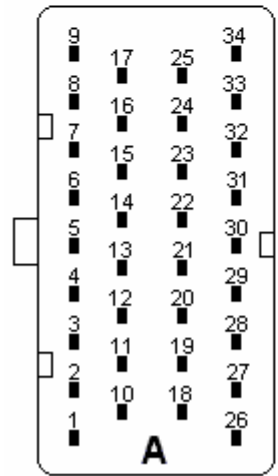

VIPEC V44 & V88

GM STEPPER IDLE VALVE

View from wire side of connector

Software Settings
AUX 5 = ISC Stepper
AUX 6 = ISC Stepper
AUX 7 = ISC Stepper
AUX 8 = ISC Stepper