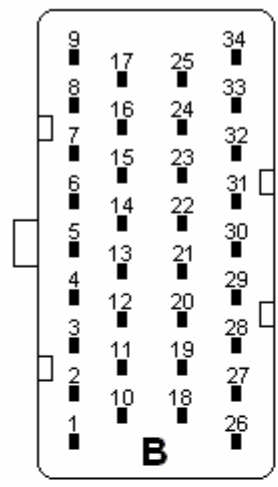

VIPEC V44 & V88

GM STEPPER IDLE VALVE

View from wire side of connector

Software Settings
AUX 5 = ISC Stepper
AUX 6 = ISC Stepper
AUX 7 = ISC Stepper
AUX 8 = ISC Stepper